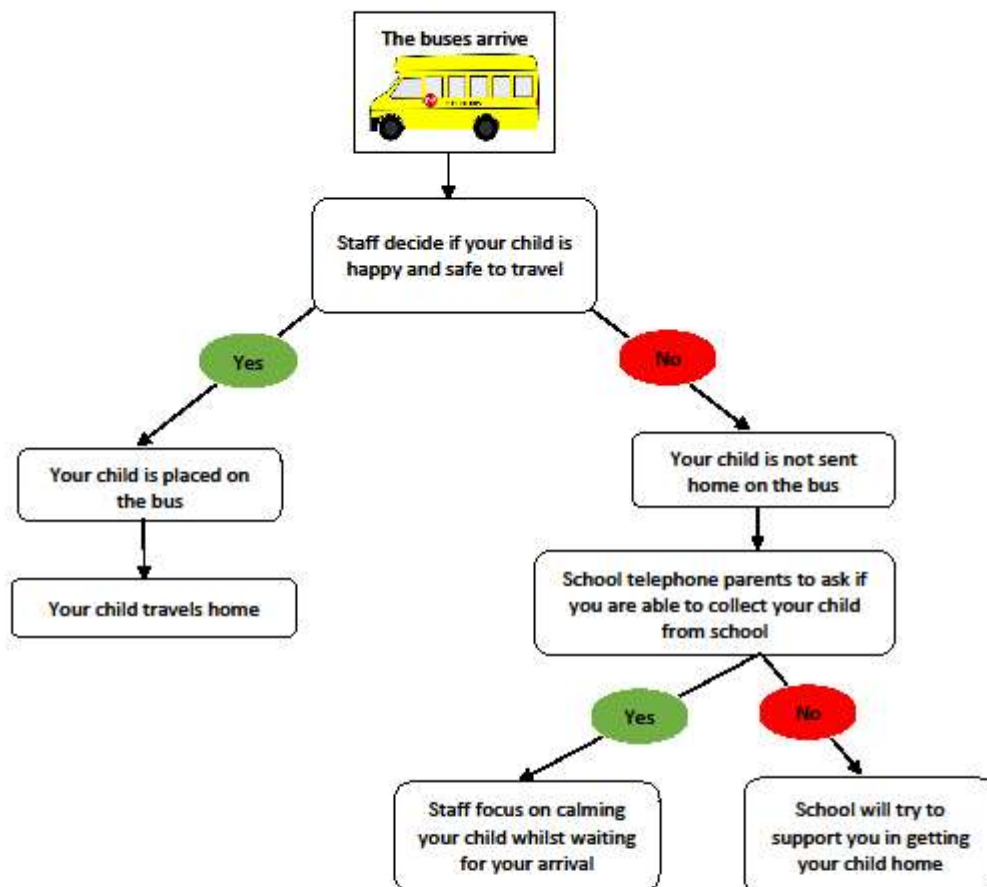

We have attached a flow chart for the journey to and from school.

If any issues are ongoing please call school and speak to Melanie Heywood, the Family Liaison Officer. School will be able to help to put strategies in place to support you and your child during your travel to school.

Your Parent Governors and Melanie Heywood will be available at the next Coffee Morning on Friday 27th January if you would like to meet them.

Kind regards,

Helen Masters
Deputy Headteacher

Rosa Sorrento
Parent Governor

Donna Stevens
Parent Governor

Transport Home

Useful Numbers

School Reception
01902 556519

Melanie Heywood (Family Liaison Officer)
01902 555796 07506 824821

School Transport
01902 554202
(Please leave a voicemail if Out of Hours)