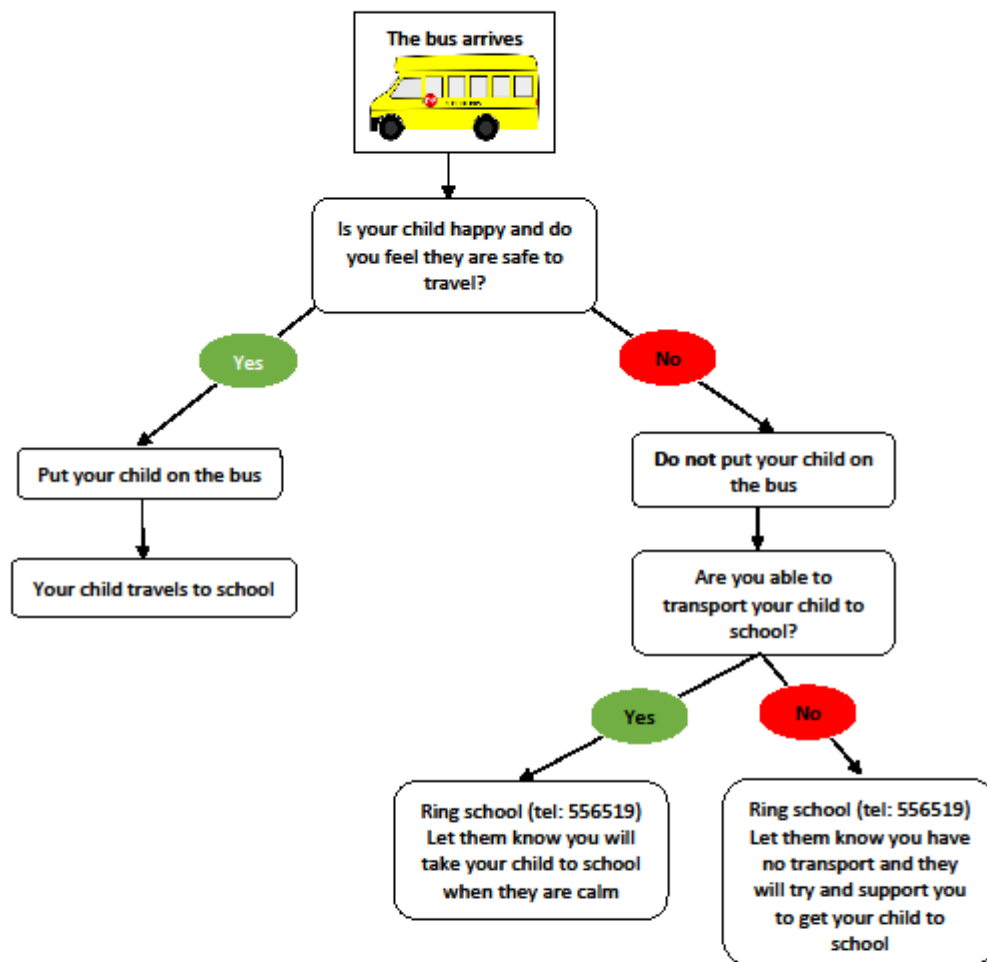

Donna Stevens
Parent Governor

Transport Home

Useful Numbers

School Reception
01902 556519

Melanie Heywood (Family Liaison Officer)
01902 555796 07506 824821

School Transport
01902 554202
(Please leave a voicemail if Out of Hours)

Transport to School

Useful Numbers

Melanie Haywood (Family Liaison Officer)
01902 556790 07806 824821

School Transport
01902 554202
(Please leave a voicemail if Out of Hours)